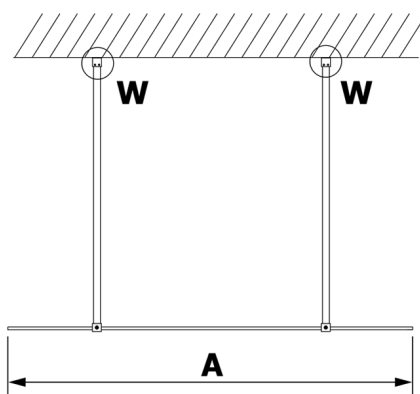

VARIO WHITE One-piece shower glass panel, freestanding, clear glass, 1400 mm

Order code: GX1214GX2215

Size

Width: 1400 mm

Height: 2000 mm

Properties

Warranty: 3 years

Technical sheet

MODEL	A
GX1270	679
GX1280	779
GX1290	879
GX1210	979
GX1211	1079
GX1212	1179
GX1213	1279
GX1214	1379