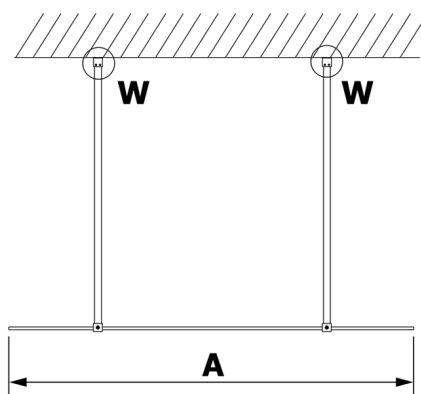

VARIO WHITE One-piece shower glass panel, freestanding, clear glass, 1300 mm

Order code: GX1213GX2215

Size

Width: 1300 mm
Height: 2000 mm

Properties

Warranty: 3 years

Technical sheet

MODEL	A
GX1270	679
GX1280	779
GX1290	879
GX1210	979
GX1211	1079
GX1212	1179
GX1213	1279
GX1214	1379