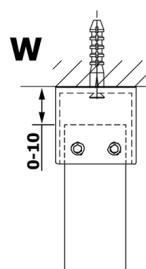

VARIO WHITE One-piece shower glass panel, freestanding, clear glass, 1300 mm

Order code: GX1213GX2215

Size

Width: 1300 mm
Height: 2000 mm

Properties

Warranty: 3 years

Technical sheet

MODEL	A
GX1270	679
GX1280	779
GX1290	879
GX1210	979
GX1211	1079
GX1212	1179
GX1213	1279
GX1214	1379