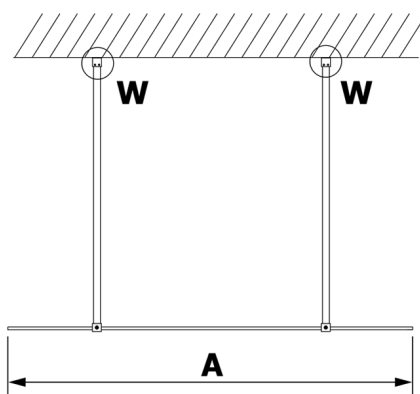

VARIO WHITE One-piece shower glass panel, freestanding, clear glass, 1200 mm

Order code: GX1212GX2215

Size

Width: 1200 mm

Height: 2000 mm

Properties

Warranty: 3 years

Technical sheet

MODEL	A
GX1270	679
GX1280	779
GX1290	879
GX1210	979
GX1211	1079
GX1212	1179
GX1213	1279
GX1214	1379