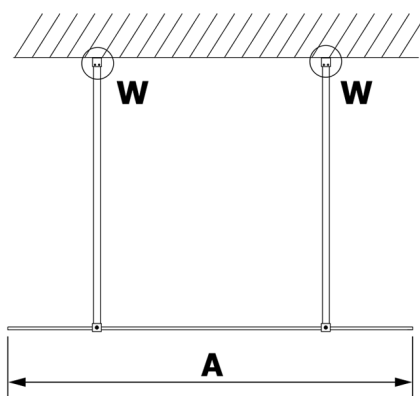

VARIO WHITE One-piece shower glass panel, freestanding, clear glass, 1100 mm

Order code: GX1211GX2215

Size

Width: 1100 mm

Height: 2000 mm

Properties

Warranty: 3 years

Technical sheet

MODEL	A
GX1270	679
GX1280	779
GX1290	879
GX1210	979
GX1211	1079
GX1212	1179
GX1213	1279
GX1214	1379