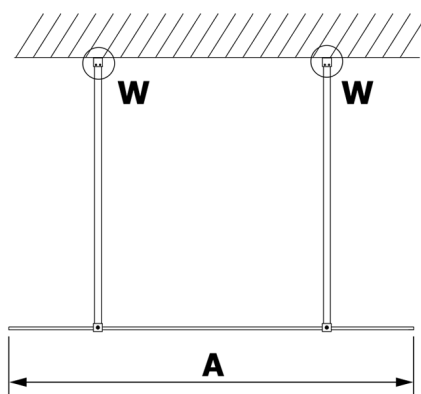

## VARIO WHITE One-piece shower glass panel, freestanding, clear glass, 1000 mm

Order code: GX1210GX2215

### Size

Width: 1000 mm

Height: 2000 mm

## Technical sheet

MODEL	A
GX1270	679
GX1280	779
GX1290	879
GX1210	979
GX1211	1079
GX1212	1179
GX1213	1279
GX1214	1379