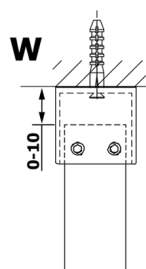

## VARIO WHITE One-piece shower glass panel, freestanding, clear glass, 1000 mm

Order code: GX1210GX2215

### Size

Width: 1000 mm

Height: 2000 mm

## Technical sheet

MODEL	A
GX1270	679
GX1280	779
GX1290	879
GX1210	979
GX1211	1079
GX1212	1179
GX1213	1279
GX1214	1379