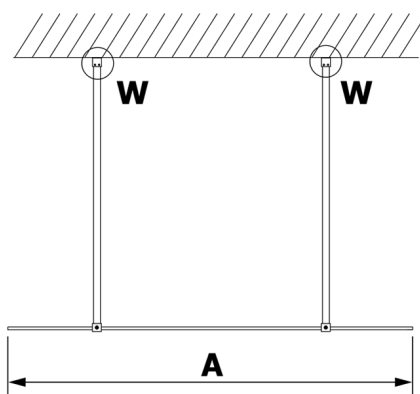

VARIO WHITE One-piece shower glass panel, freestanding, clear glass, 900 mm

Order code: GX1290GX2215

Size

Width: 900 mm

Height: 2000 mm

Properties

Warranty: 3 years

Technical sheet

MODEL	A
GX1270	679
GX1280	779
GX1290	879
GX1210	979
GX1211	1079
GX1212	1179
GX1213	1279
GX1214	1379