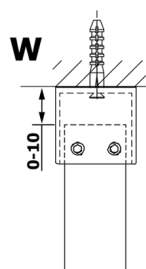

VARIO WHITE One-piece shower glass panel, freestanding, clear glass, 900 mm

Order code: GX1290GX2215

Size

Width: 900 mm

Height: 2000 mm

Properties

Warranty: 3 years

Technical sheet

MODEL	A
GX1270	679
GX1280	779
GX1290	879
GX1210	979
GX1211	1079
GX1212	1179
GX1213	1279
GX1214	1379