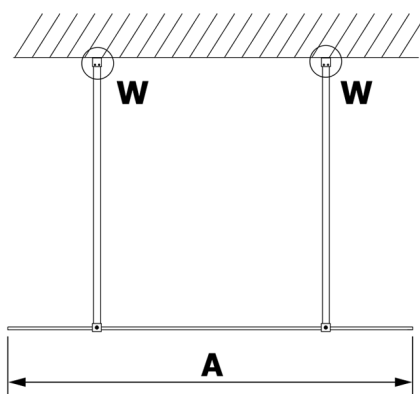

## VARIO WHITE One-piece shower glass panel, freestanding, clear glass, 800 mm

Order code: GX1280GX2215

### Size

Width: 800 mm  
Height: 2000 mm

## Technical sheet

MODEL	A
GX1270	679
GX1280	779
GX1290	879
GX1210	979
GX1211	1079
GX1212	1179
GX1213	1279
GX1214	1379