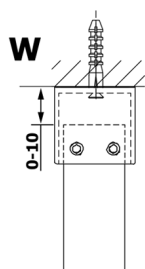

## VARIO WHITE One-piece shower glass panel, freestanding, clear glass, 800 mm

Order code: GX1280GX2215

### Size

Width: 800 mm  
Height: 2000 mm

## Technical sheet

MODEL	A
GX1270	679
GX1280	779
GX1290	879
GX1210	979
GX1211	1079
GX1212	1179
GX1213	1279
GX1214	1379