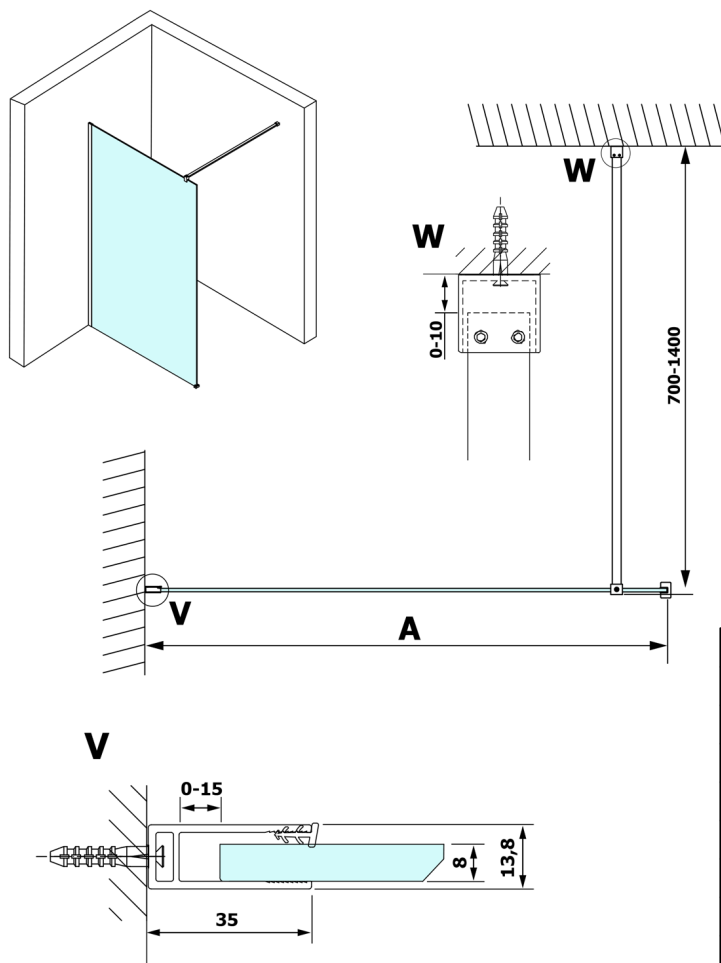

VARIO WHITE One-piece shower glass panel, wall-mount, matt glass, 1400 mm

Order code: GX1414GX1015

Size

Height: 2000 mm

Depth: 1400 mm

Properties

Warranty: 3 years

Technical sheet

| MODEL | A |
|--------|-----------|
| GX1470 | 685-700 |
| GX1480 | 785-800 |
| GX1490 | 885-900 |
| GX1410 | 985-1000 |
| GX1411 | 1085-1100 |
| GX1412 | 1185-1200 |
| GX1413 | 1285-1300 |
| GX1414 | 1385-1400 |