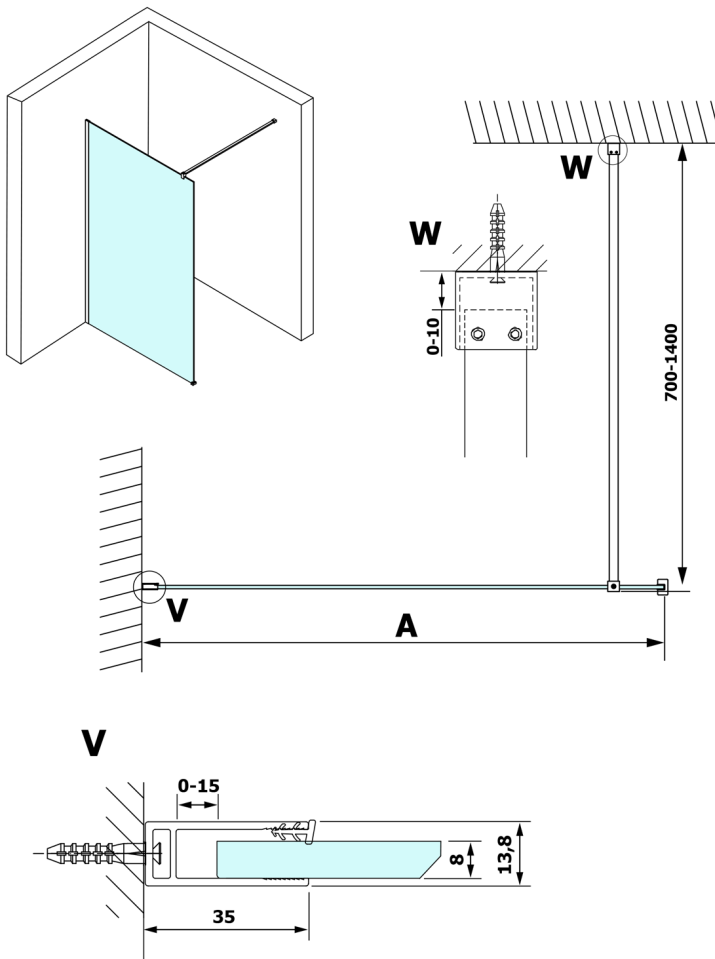

## VARIO WHITE One-piece shower glass panel, wall-mount, matt glass, 1300 mm

Order code: GX1413GX1015

### Size

Height: 2000 mm

Depth: 1300 mm

## Technical sheet

MODEL	A
GX1470	685-700
GX1480	785-800
GX1490	885-900
GX1410	985-1000
GX1411	1085-1100
GX1412	1185-1200
GX1413	1285-1300
GX1414	1385-1400