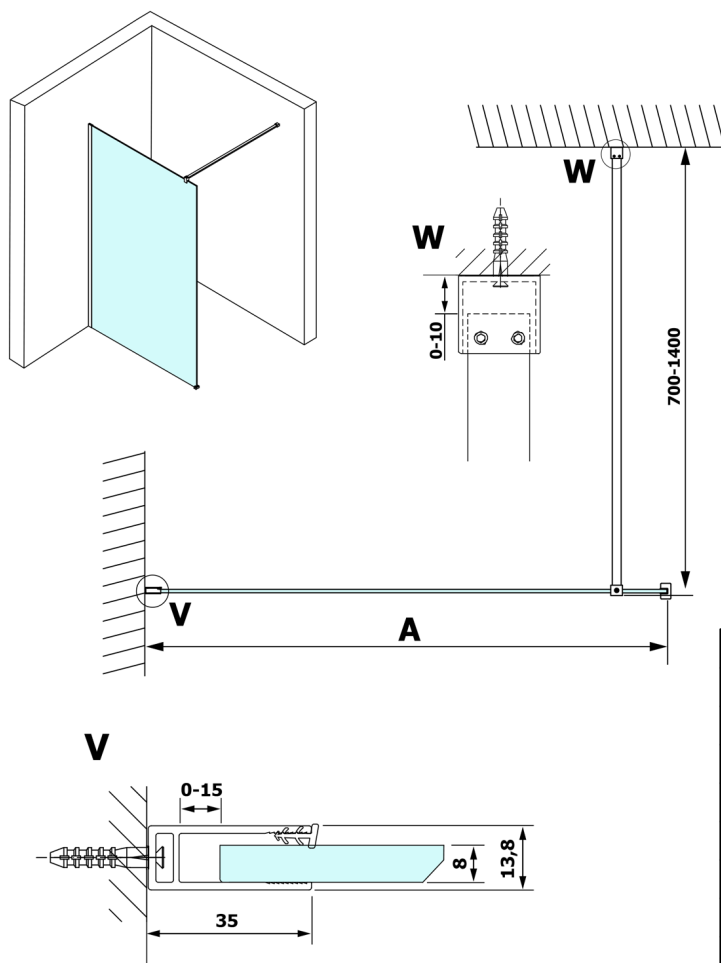

VARIO WHITE One-piece shower glass panel, wall-mount, matt glass, 1100 mm

Order code: GX1411GX1015

Size

Height: 2000 mm

Depth: 1100 mm

Properties

Warranty: 3 years

Technical sheet

MODEL	A
GX1470	685-700
GX1480	785-800
GX1490	885-900
GX1410	985-1000
GX1411	1085-1100
GX1412	1185-1200
GX1413	1285-1300
GX1414	1385-1400