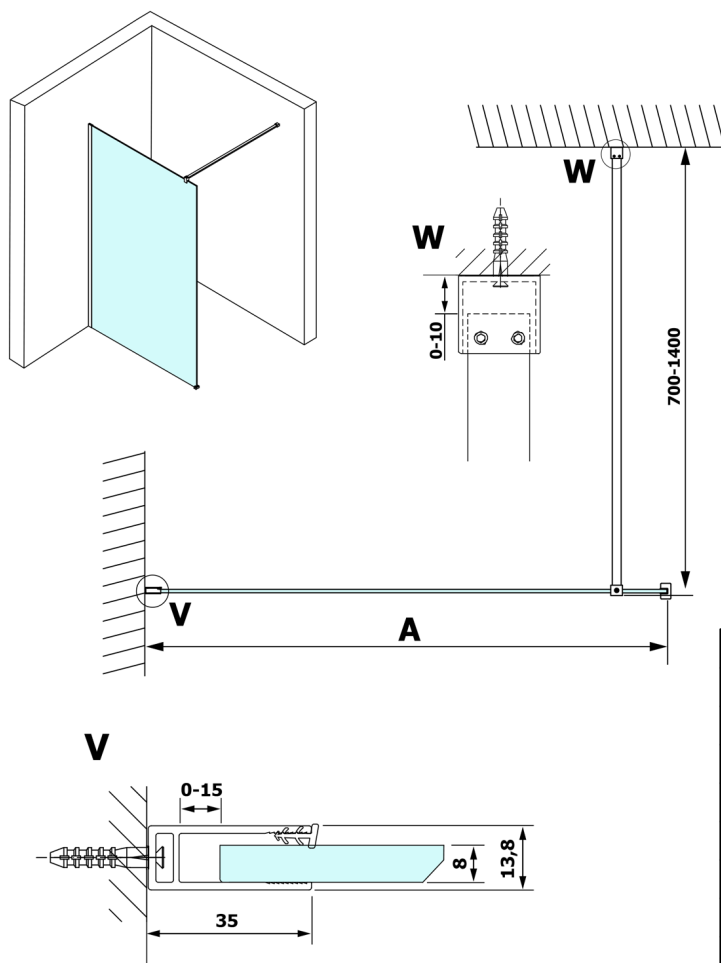

VARIO WHITE One-piece shower glass panel, wall-mount, matt glass, 1000 mm

Order code: GX1410GX1015

Size

Height: 2000 mm

Depth: 1000 mm

Properties

Warranty: 3 years

Technical sheet

MODEL	A
GX1470	685-700
GX1480	785-800
GX1490	885-900
GX1410	985-1000
GX1411	1085-1100
GX1412	1185-1200
GX1413	1285-1300
GX1414	1385-1400

MODEL	A
GX1470	685-700
GX1480	785-800
GX1490	885-900
GX1410	985-1000