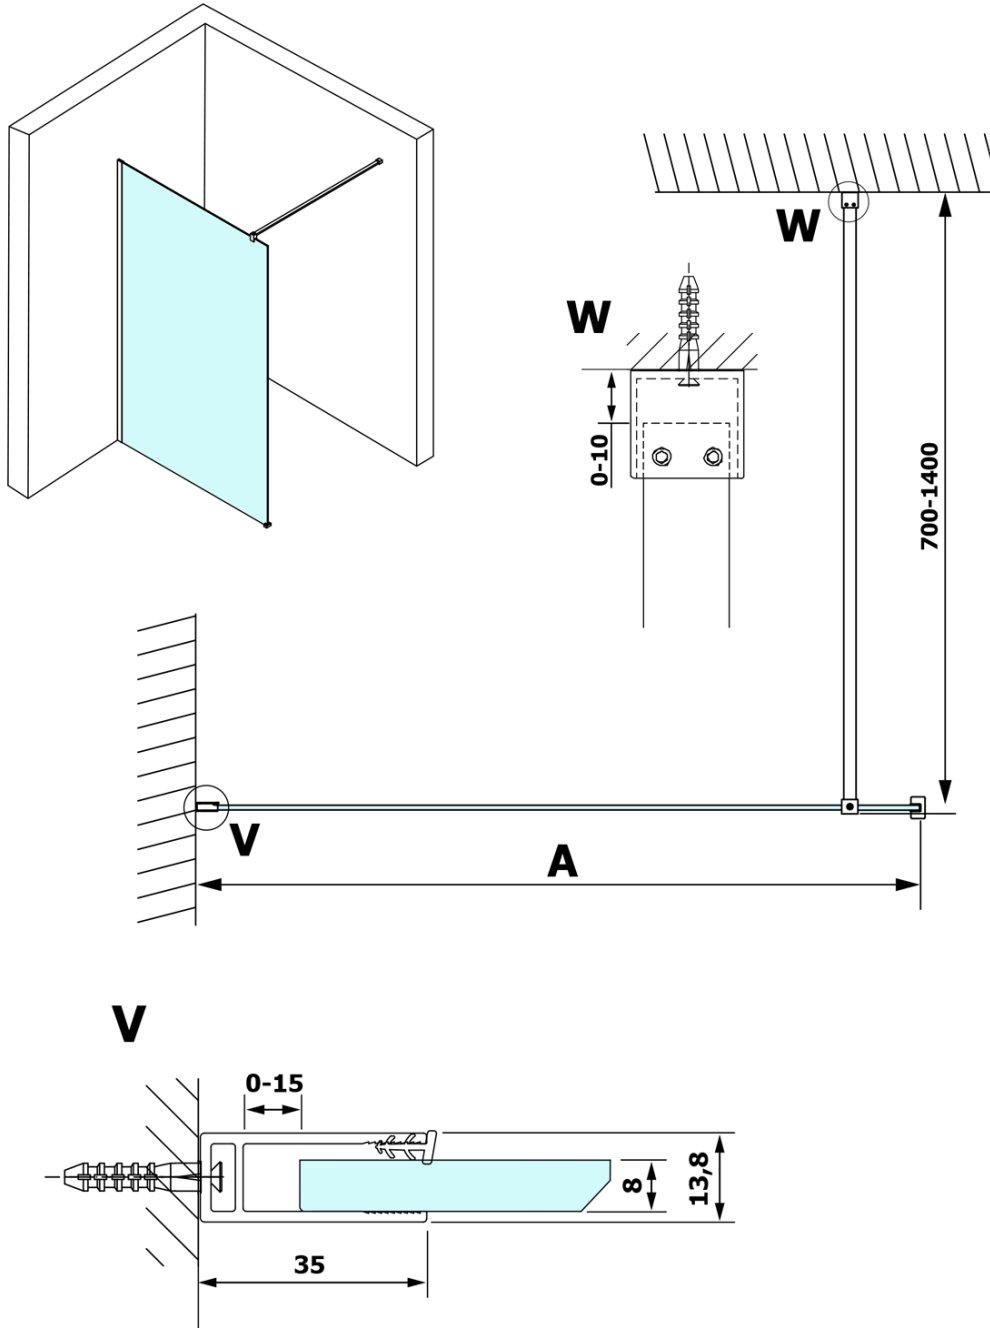

# VARIO WHITE One-piece shower glass panel, wall-mount, matt glass, 800 mm

Order code: GX1480GX1015

## Size

Height: 2000 mm  
Depth: 800 mm

**VARIO WHITE One-piece shower glass panel, wall-mount, matt glass, 800 mm**

**Technical sheet**

MODEL	A
GX1470	685-700
GX1480	785-800
GX1490	885-900
GX1410	985-1000
GX1411	1085-1100
GX1412	1185-1200
GX1413	1285-1300
GX1414	1385-1400

**VARIO WHITE One-piece shower glass panel, wall-mount, matt glass, 800 mm**

MODEL	A
GX1470	685-700
GX1480	785-800
GX1490	885-900
GX1410	985-1000