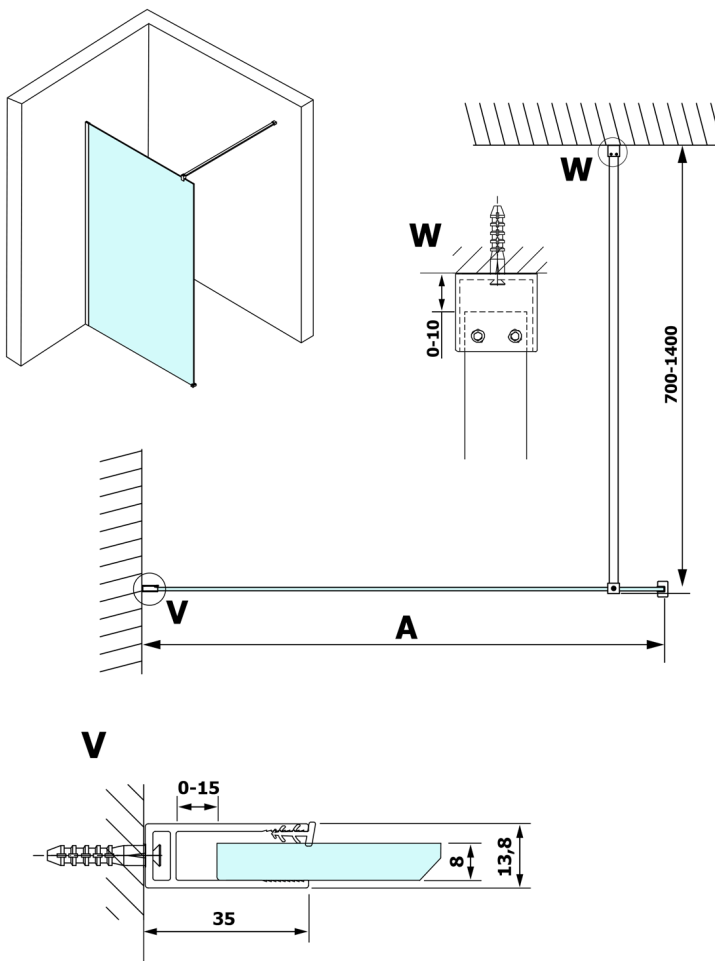

VARIO WHITE One-piece shower glass panel, wall-mount, matt glass, 800 mm

Order code: GX1480GX1015

Size

Height: 2000 mm

Depth: 800 mm

Properties

Warranty: 3 years

Technical sheet

MODEL	A
GX1470	685-700
GX1480	785-800
GX1490	885-900
GX1410	985-1000
GX1411	1085-1100
GX1412	1185-1200
GX1413	1285-1300
GX1414	1385-1400

MODEL	A
GX1470	685-700
GX1480	785-800
GX1490	885-900
GX1410	985-1000