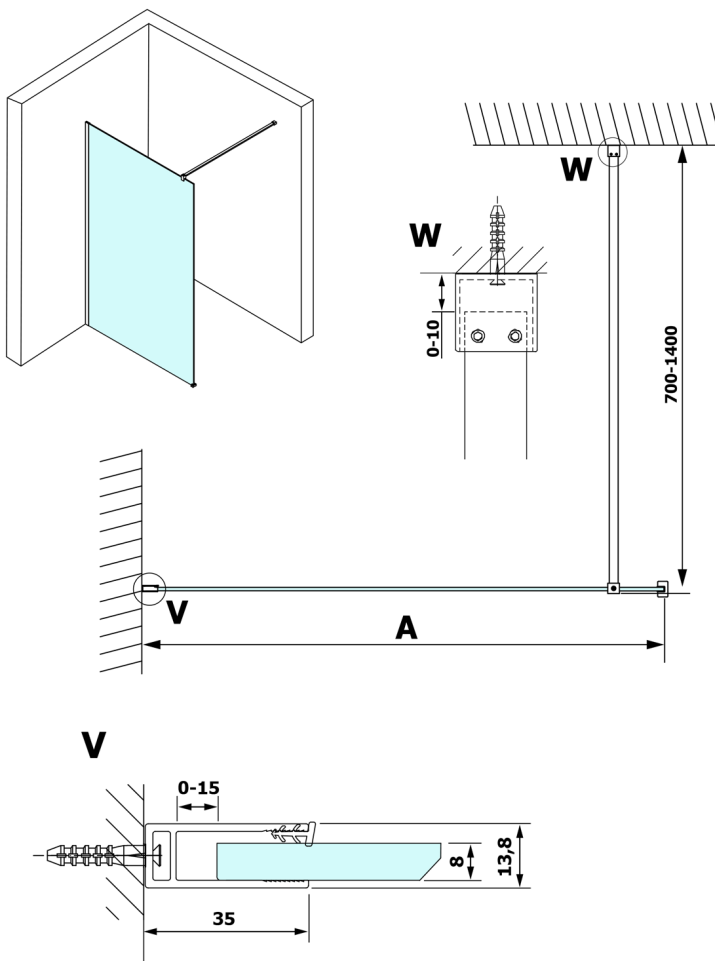

VARIO WHITE One-piece shower glass panel, wall-mount, smoked glass, 1400 mm

Order code: GX1314GX1015

Size

Height: 2000 mm

Depth: 1400 mm

Properties

Warranty: 3 years

Technical sheet

MODEL	A
GX1370	685-700
GX1380	785-800
GX1390	885-900
GX1310	985-1000
GX1311	1085-1100
GX1312	1185-1200
GX1313	1285-1300
GX1314	1385-1400