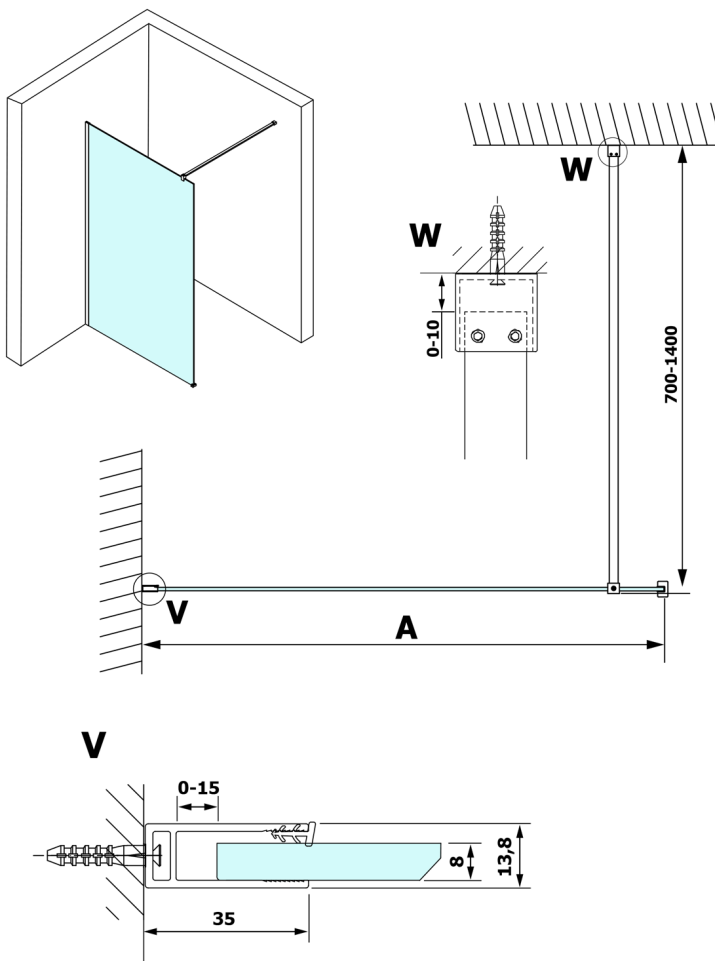

## VARIO WHITE One-piece shower glass panel, wall-mount, smoked glass, 1300 mm

Order code: GX1313GX1015

### Size

Height: 2000 mm

Depth: 1300 mm

## Technical sheet

MODEL	A
GX1370	685-700
GX1380	785-800
GX1390	885-900
GX1310	985-1000
GX1311	1085-1100
GX1312	1185-1200
GX1313	1285-1300
GX1314	1385-1400