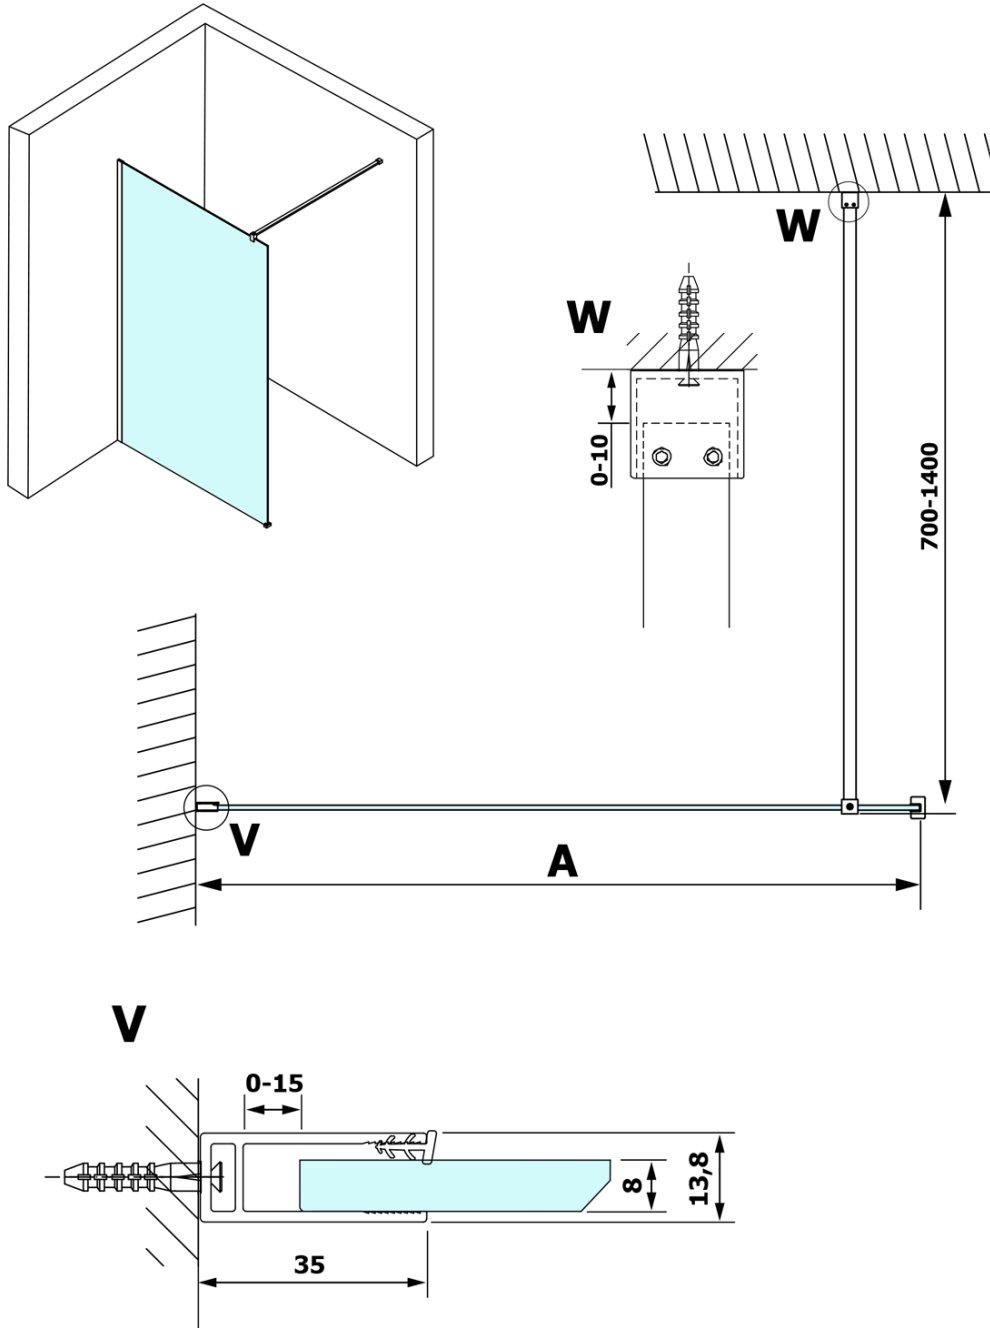

VARIO WHITE One-piece shower glass panel, wall-mount, smoked glass, 1100 mm

Order code: GX1311GX1015

Basic information

Brand: Gelco
Series: VARIO

Size

Height: 2000 mm
Depth: 1100 mm

Properties

Profile colour: White
Shape: Single-wall fixed screen
Glass colour: Smoked glass
Glass finish: Coated glass
Glass thickness: 8 mm
Weight / Piece: 60.0 kg
Packaging: 2 Piece
Warranty: 3 years

We recommend buy

1 Piece VARIO shower screen wall support bar 1400mm, white matt (Order code: GX2215)

VARIO WHITE One-piece shower glass panel, wall-mount, smoked glass, 1100 mm

Technical sheet

MODEL	A
GX1370	685-700
GX1380	785-800
GX1390	885-900
GX1310	985-1000
GX1311	1085-1100
GX1312	1185-1200
GX1313	1285-1300
GX1314	1385-1400