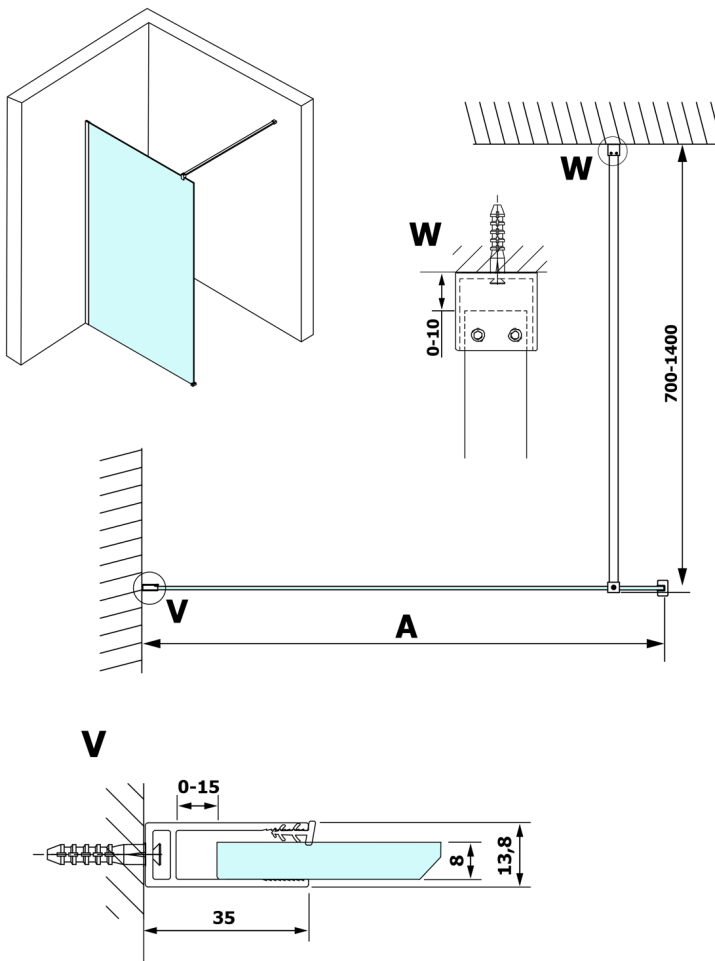

# VARIO WHITE One-piece shower glass panel, wall-mount, smoked glass, 1100 mm

Order code: GX1311GX1015

## Size

Height: 2000 mm

Depth: 1100 mm

## Technical sheet

MODEL	A
GX1370	685-700
GX1380	785-800
GX1390	885-900
GX1310	985-1000
GX1311	1085-1100
GX1312	1185-1200
GX1313	1285-1300
GX1314	1385-1400