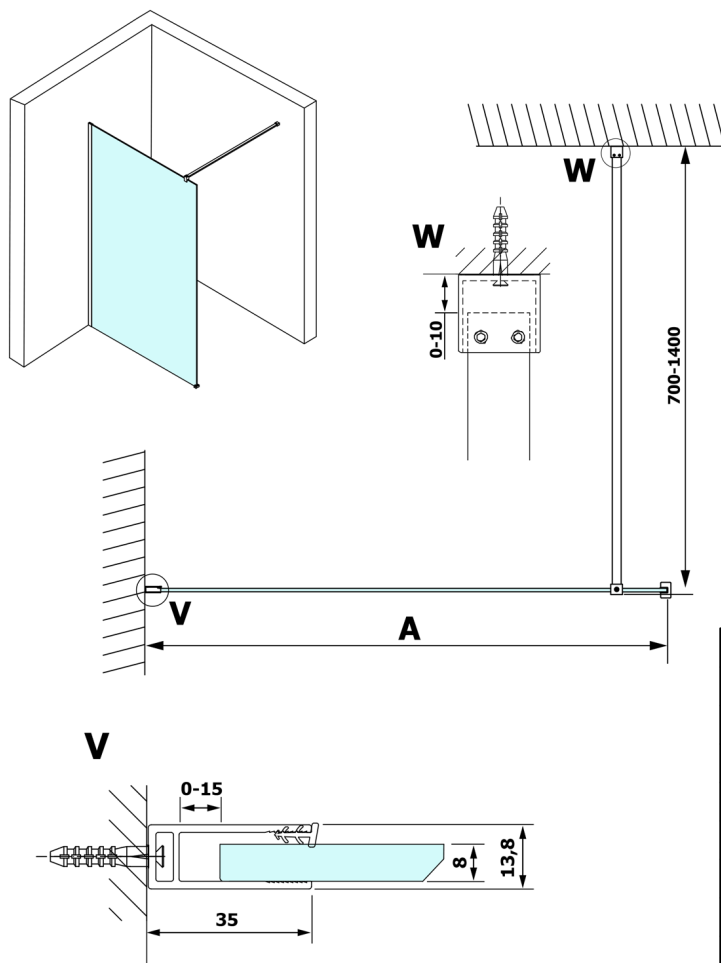

# VARIO WHITE One-piece shower glass panel, wall-mount, smoked glass, 1000 mm

Order code: GX1310GX1015

## Size

Height: 2000 mm

Depth: 1000 mm

## Technical sheet

MODEL	A
GX1370	685-700
GX1380	785-800
GX1390	885-900
GX1310	985-1000
GX1311	1085-1100
GX1312	1185-1200
GX1313	1285-1300
GX1314	1385-1400

**VARIO WHITE One-piece shower glass panel, wall-mount, smoked glass, 1000 mm**