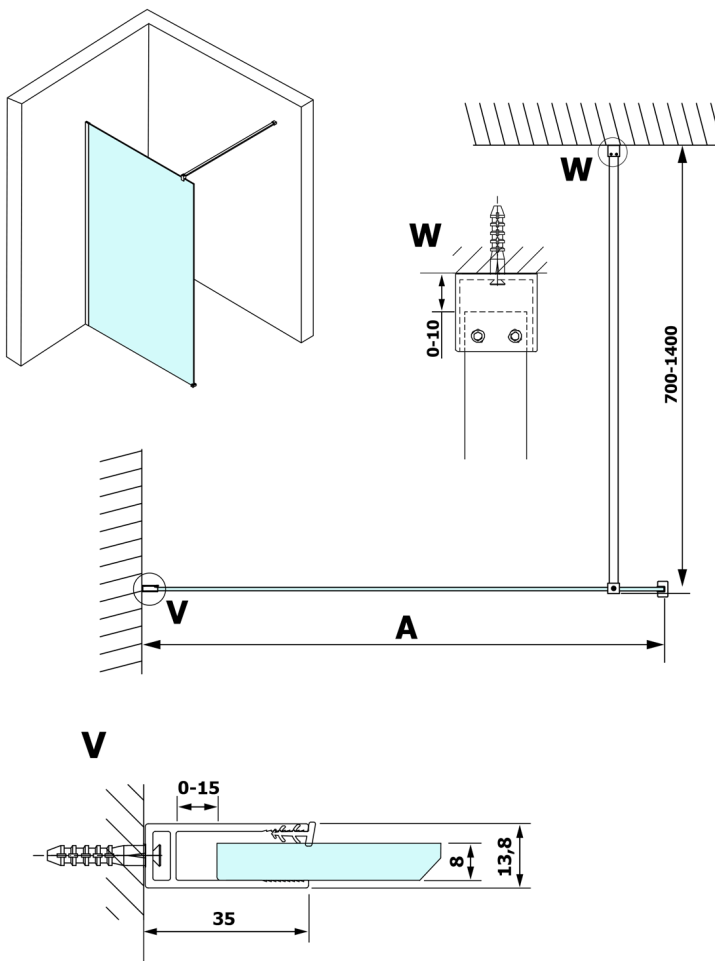

VARIO WHITE One-piece shower glass panel, wall-mount, smoked glass, 700 mm

Order code: GX1370GX1015

Size

Height: 2000 mm

Depth: 700 mm

Properties

Warranty: 3 years

Technical sheet

MODEL	A
GX1370	685-700
GX1380	785-800
GX1390	885-900
GX1310	985-1000
GX1311	1085-1100
GX1312	1185-1200
GX1313	1285-1300
GX1314	1385-1400

MODEL	A
GX1370	685-700
GX1380	785-800
GX1390	885-900
GX1310	985-1000