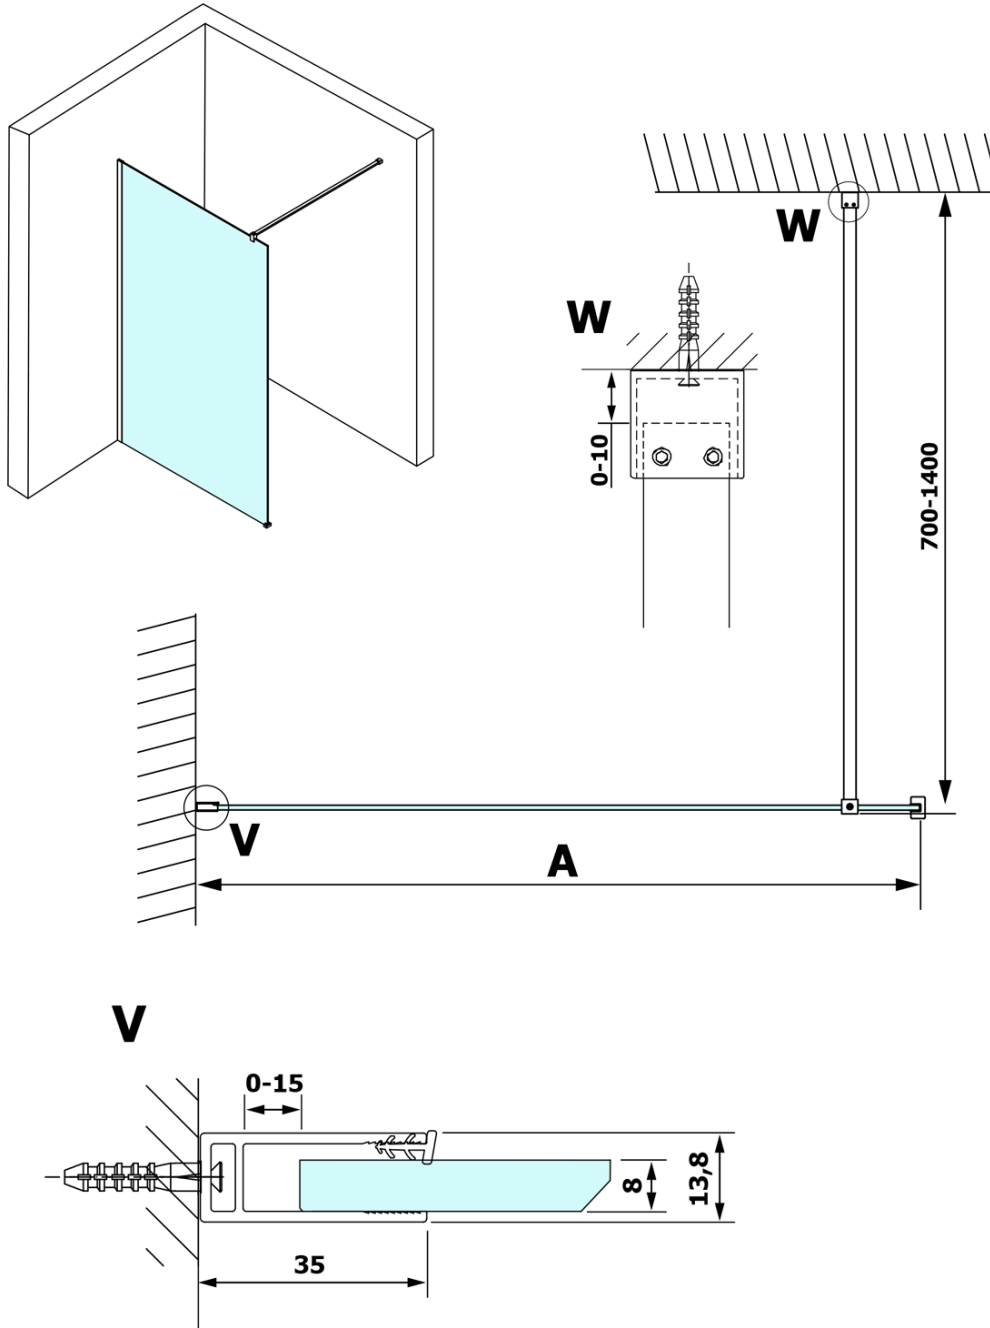

## VARIO WHITE One-piece shower glass panel, wall-mount, clear glass, 1400 mm

Order code: GX1214GX1015

### Size

Height: 2000 mm  
Depth: 1400 mm

### Properties

Profile colour: White  
Shape: Single-wall fixed screen  
Glass colour: TRANSPARENT glass  
Glass finish: Coated glass  
Glass thickness: 8 mm  
Weight / Piece: 78.0 kg  
Packaging: 2 Piece  
Warranty: 3 years

### We recommend buy

1 Piece VARIO shower screen wall support bar 1400mm, white matt (Order code: GX2215)

**VARIO WHITE One-piece shower glass panel, wall-mount, clear glass, 1400 mm**

**Technical sheet**