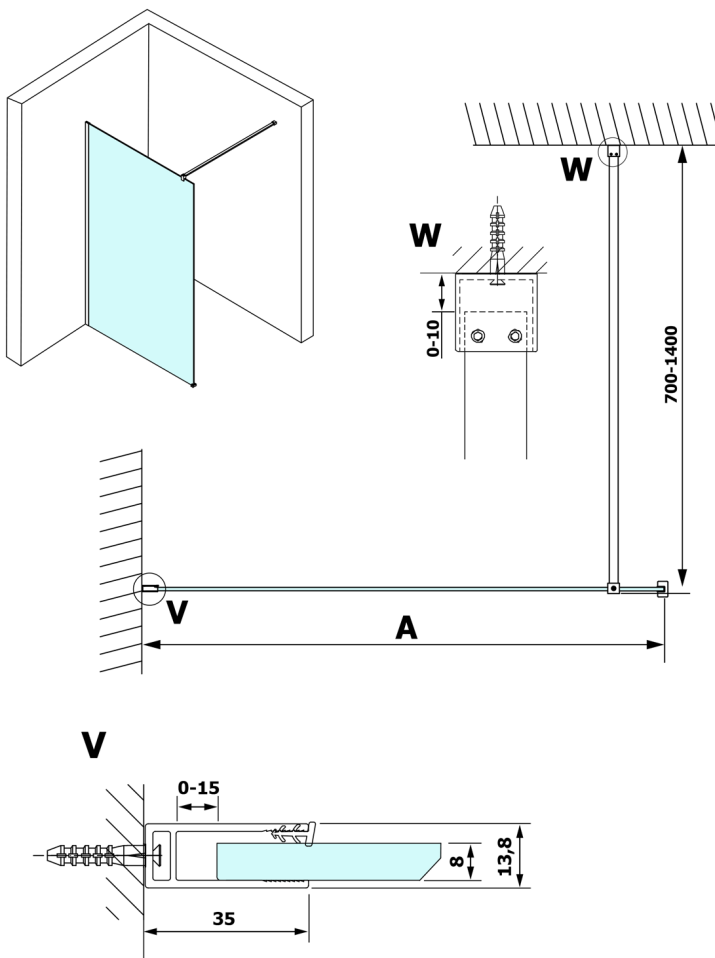

VARIO WHITE One-piece shower glass panel, wall-mount, clear glass, 1100 mm

Order code: GX1211GX1015

Size

Height: 2000 mm

Depth: 1100 mm

Properties

Warranty: 3 years

Technical sheet

MODEL	A
GX1270	685-700
GX1280	785-800
GX1290	885-900
GX1210	985-1000
GX1211	1085-1100
GX1212	1185-1200
GX1213	1285-1300
GX1214	1385-1400