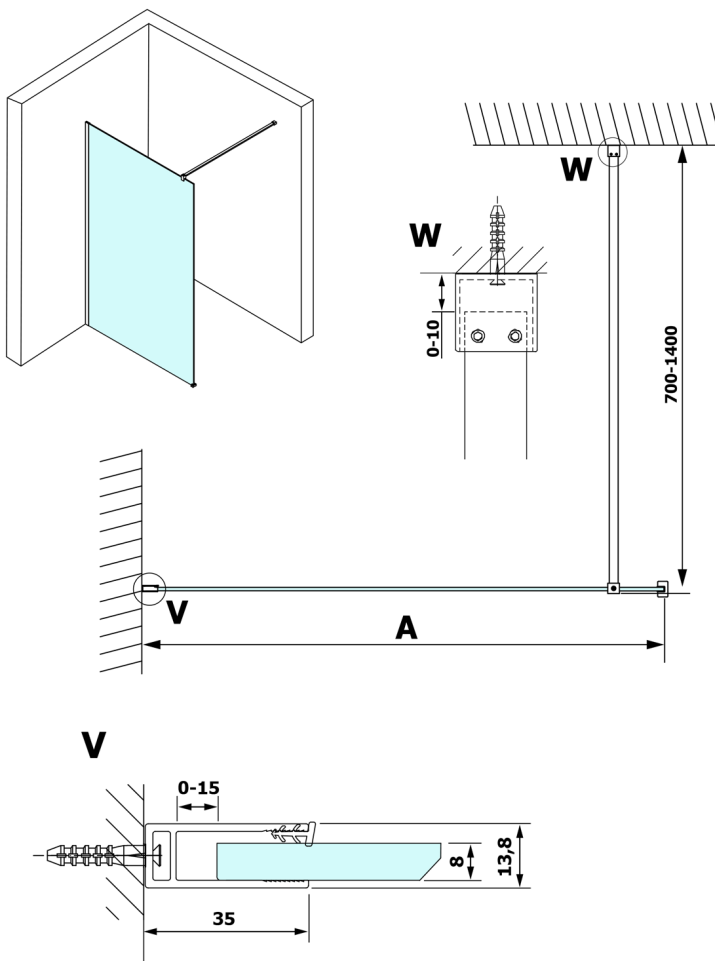

VARIO WHITE One-piece shower glass panel, wall-mount, clear glass, 1000 mm

Order code: GX1210GX1015

Size

Height: 2000 mm

Depth: 1000 mm

Properties

Warranty: 3 years

Technical sheet

MODEL	A
GX1270	685-700
GX1280	785-800
GX1290	885-900
GX1210	985-1000
GX1211	1085-1100
GX1212	1185-1200
GX1213	1285-1300
GX1214	1385-1400

MODEL	A
GX1270	685-700
GX1280	785-800
GX1290	885-900
GX1210	985-1000