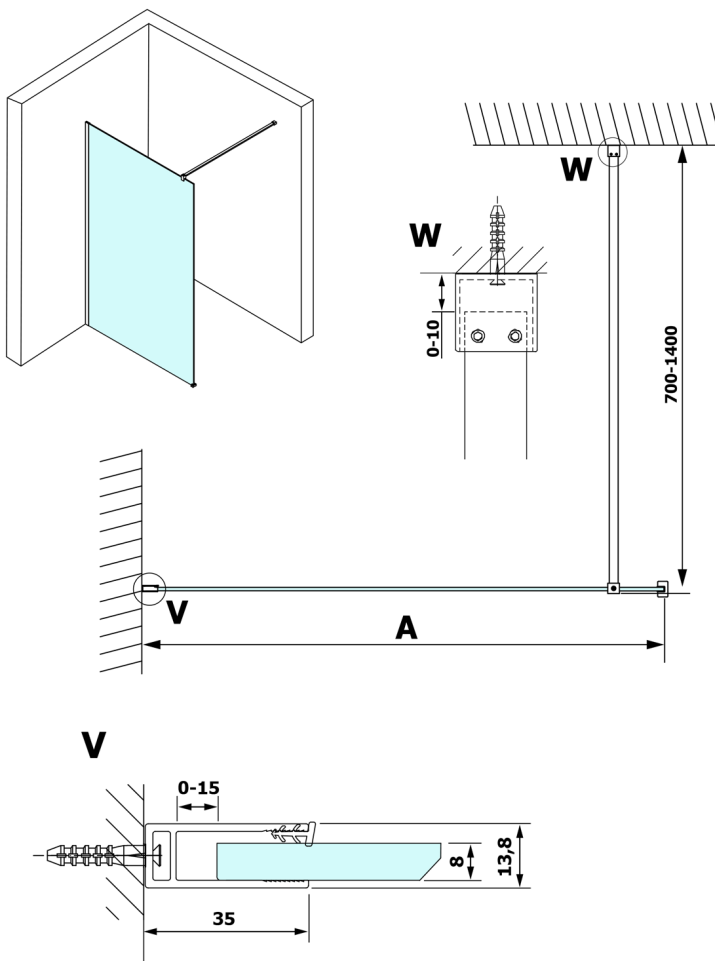

VARIO WHITE One-piece shower glass panel, wall-mount, clear glass, 800 mm

Order code: GX1280GX1015

Size

Height: 2000 mm

Depth: 800 mm

Properties

Warranty: 3 years

Technical sheet

MODEL	A
GX1270	685-700
GX1280	785-800
GX1290	885-900
GX1210	985-1000
GX1211	1085-1100
GX1212	1185-1200
GX1213	1285-1300
GX1214	1385-1400

MODEL	A
GX1270	685-700
GX1280	785-800
GX1290	885-900
GX1210	985-1000