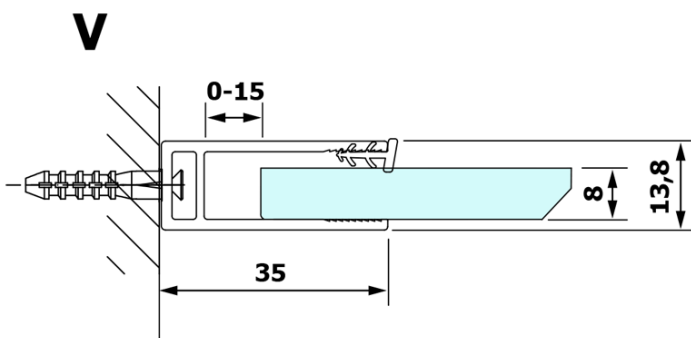

VARIO WHITE One-piece shower glass panel, wall-mount, clear glass, 700 mm

Order code: GX1270GX1015

Basic information

Brand: Gelco
Series: VARIO

Size

Height: 2000 mm
Depth: 700 mm

Properties

Profile colour: White
Shape: Single-wall fixed screen
Glass colour: TRANSPARENT glass
Glass finish: Coated glass
Glass thickness: 8 mm
Weight / Piece: 34.0 kg
Packaging: 2 Piece
Warranty: 3 years

VARIO WHITE One-piece shower glass panel, wall-mount, clear glass, 700 mm

Technical sheet

MODEL	A
GX1270	685-700
GX1280	785-800
GX1290	885-900
GX1210	985-1000
GX1211	1085-1100
GX1212	1185-1200
GX1213	1285-1300
GX1214	1385-1400

VARIO WHITE One-piece shower glass panel, wall-mount, clear glass, 700 mm

MODEL	A
GX1270	685-700
GX1280	785-800
GX1290	885-900
GX1210	985-1000