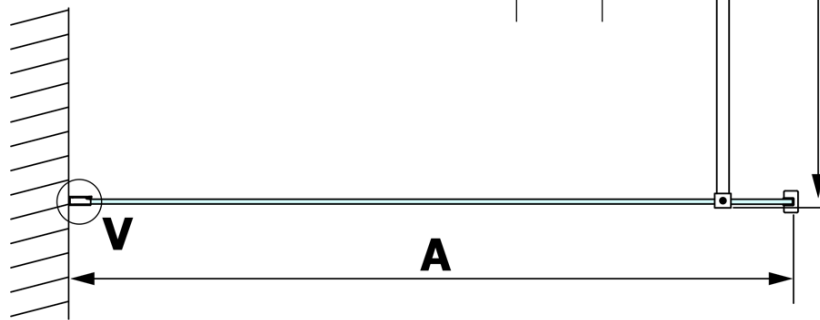

VARIO WHITE One-piece shower glass panel, wall-mount, clear glass, 700 mm

Order code: GX1270GX1015

Basic information

Brand: Gelco
Series: VARIO

Size

Height: 2000 mm
Depth: 700 mm

Properties

Profile colour: White
Shape: Single-wall fixed screen
Glass colour: TRANSPARENT glass
Glass finish: Coated glass
Glass thickness: 8 mm
Weight / Piece: 34.0 kg
Packaging: 2 Piece
Warranty: 3 years

VARIO WHITE One-piece shower glass panel, wall-mount, clear glass, 700 mm

Technical sheet

MODEL	A
GX1270	685-700
GX1280	785-800
GX1290	885-900
GX1210	985-1000
GX1211	1085-1100
GX1212	1185-1200
GX1213	1285-1300
GX1214	1385-1400

VARIO WHITE One-piece shower glass panel, wall-mount, clear glass, 700 mm

MODEL	A
GX1270	685-700
GX1280	785-800
GX1290	885-900
GX1210	985-1000