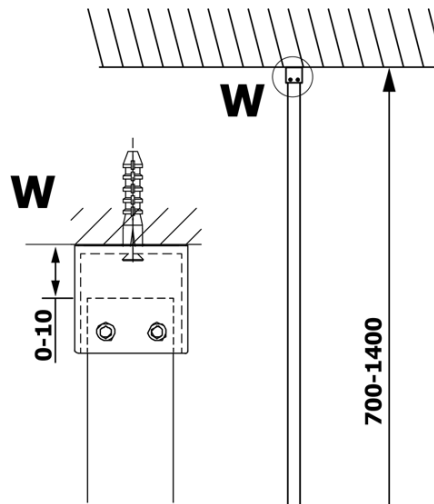

VARIO WHITE One-piece shower glass panel, wall-mount, clear glass, 700 mm

Order code: GX1270GX1015

Basic information

Brand: Gelco
Series: VARIO

Size

Height: 2000 mm
Depth: 700 mm

Properties

Profile colour: White
Shape: Single-wall fixed screen
Glass colour: TRANSPARENT glass
Glass finish: Coated glass
Glass thickness: 8 mm
Weight / Piece: 34.0 kg
Packaging: 2 Piece
Warranty: 3 years

VARIO WHITE One-piece shower glass panel, wall-mount, clear glass, 700 mm

Technical sheet

MODEL	A
GX1270	685-700
GX1280	785-800
GX1290	885-900
GX1210	985-1000
GX1211	1085-1100
GX1212	1185-1200
GX1213	1285-1300
GX1214	1385-1400

VARIO WHITE One-piece shower glass panel, wall-mount, clear glass, 700 mm

MODEL	A
GX1270	685-700
GX1280	785-800
GX1290	885-900
GX1210	985-1000