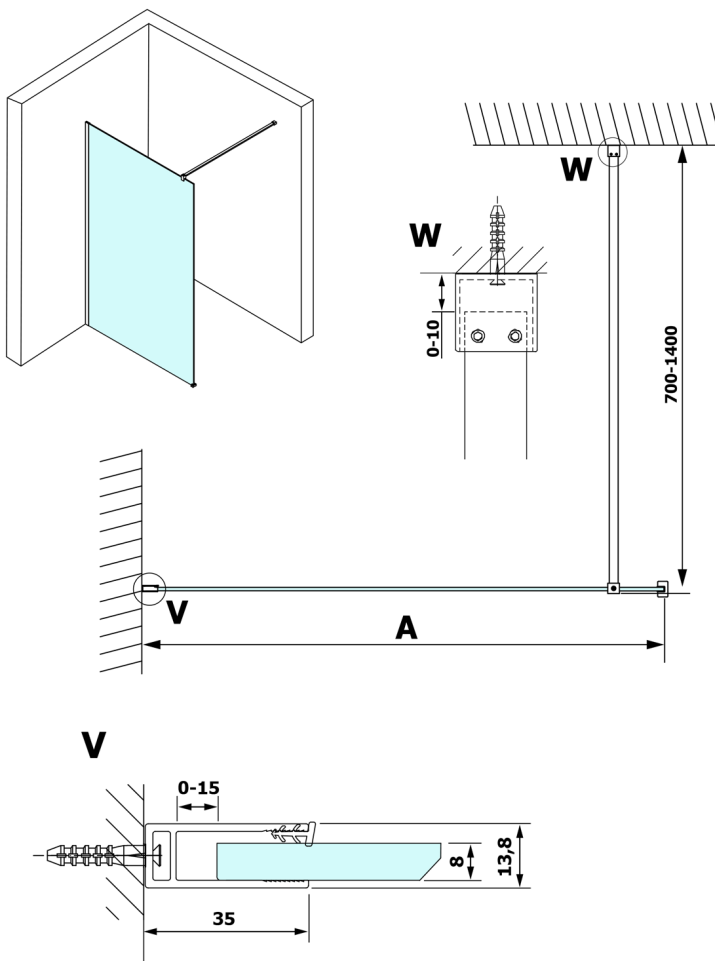

## VARIO WHITE One-piece shower glass panel, wall-mount, clear glass, 700 mm

Order code: GX1270GX1015

### Size

Height: 2000 mm

Depth: 700 mm

## Technical sheet

MODEL	A
GX1270	685-700
GX1280	785-800
GX1290	885-900
GX1210	985-1000
GX1211	1085-1100
GX1212	1185-1200
GX1213	1285-1300
GX1214	1385-1400

MODEL	A
GX1270	685-700
GX1280	785-800
GX1290	885-900
GX1210	985-1000