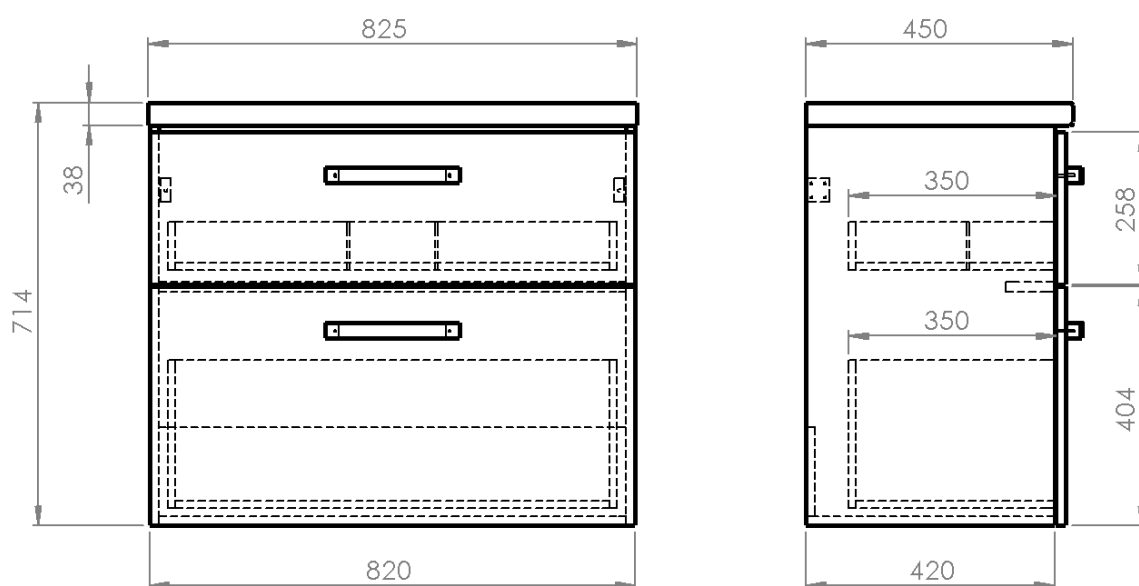

VEGA bathroom furniture set, width 82,5 cm, white/platinum oak

Order code: VG083-01

Basic information

Brand: Aqualine
Series: VEGA II

Size

Width: 825 mm
Height: 714 mm
Depth: 450 mm

Properties

Colour: White
Material: MDF/laminate
Installation: Wall-Hung
Type of cabinet: Drawers
Type of washbasin: Countertop washbasin
Equipment: Silent and soft closing
Weight / Piece: 38.5 kg
Packaging: 5 Piece
Warranty: 2 years

Technical sheet

VEGA bathroom furniture set, width 82,5 cm, white/platinum oak