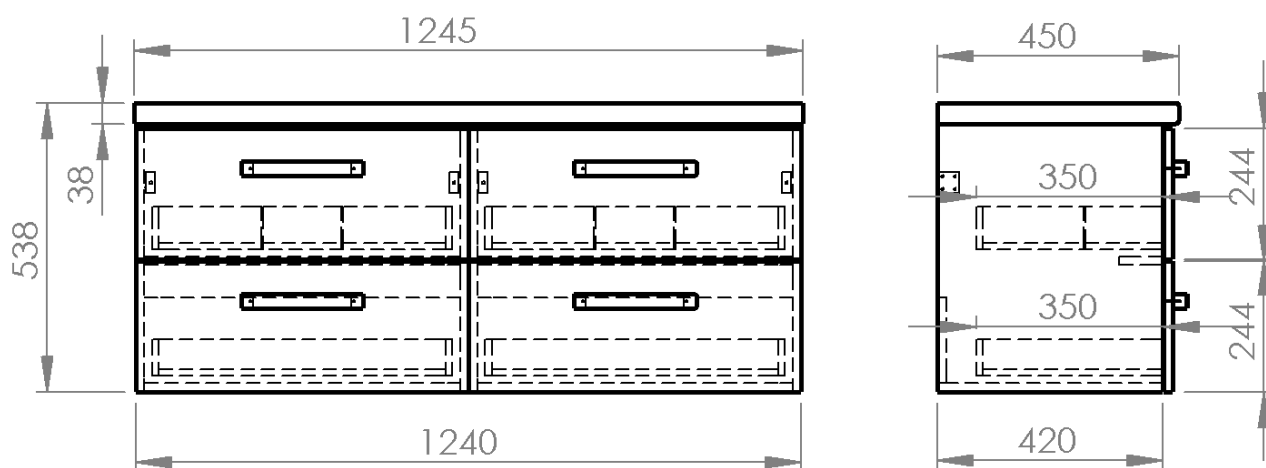

Technical sheet