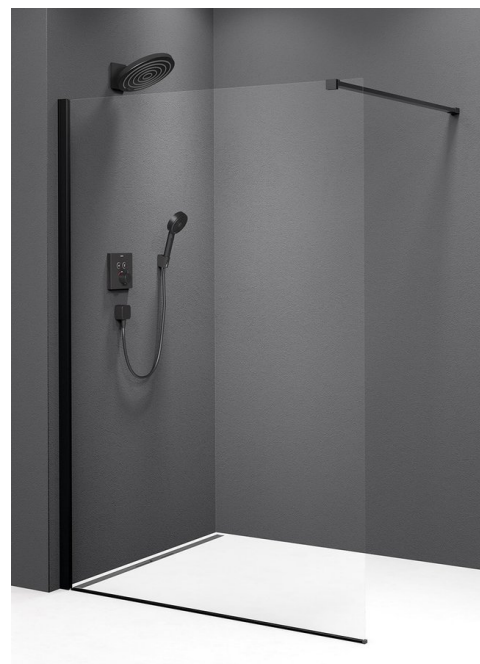

## MODULAR SHOWER BLACK Wall Glass Panel, 1 Piece, 1200mm

**Order code:** MS1-120B

**Size**

Height: 2000 mm

Depth: 1200 mm

**Properties**

Warranty: 2 years