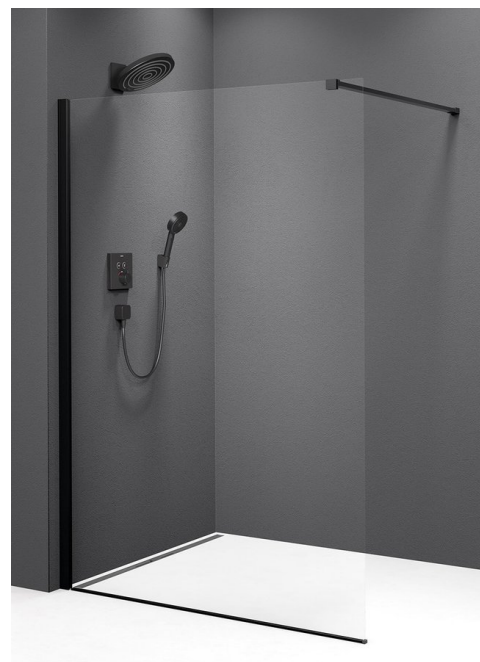

MODULAR SHOWER BLACK Wall Glass Panel, 1 Piece, 1100mm

Order code: MS1-110B

Size

Height: 2000 mm

Depth: 1100 mm

Properties

Warranty: 2 years

Technical sheet