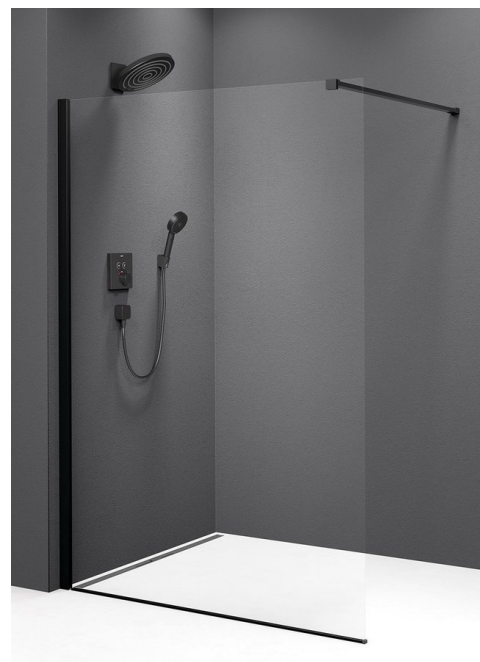

## MODULAR SHOWER BLACK Wall Glass Panel, 1 Piece, 900mm

**Order code:** MS1-90B

**Size**

Height: 2000 mm

Depth: 900 mm

**Properties**

Warranty: 2 years