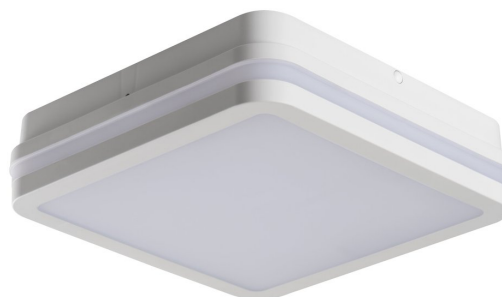

BENO Ceiling LED light 260x55x260mm, 24W, white

Kanlux

Order code: 33342

Basic information

Brand: KANLUX

Size

Width: 260 mm

Height: 55 mm

Depth: 260 mm

Properties

Colour: White

Material: Plastic

Type of Light: LED

Light Control: Not included

Electrical protection: IP54

Voltage: 230 V

Power input: 24 W

LED colour: Daily white (4 000 - 5 000 K)

Luminosity: 2060 lm

LED life: 20000 hrs.

Weight / Piece: 0.86 kg

Warranty: 2 years