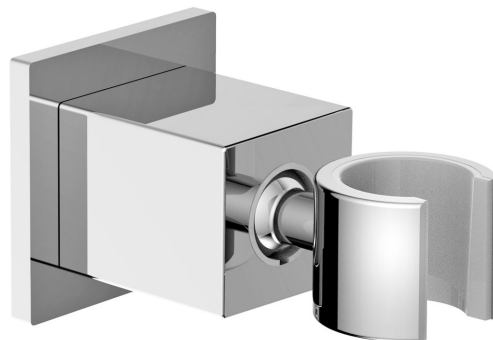

Handshower Holder, square, adjustable, Chrome

Order code: SG361

Basic information

Brand: Sapho

Size

Width: 50 mm

Height: 50 mm

Depth: 85 mm

Properties

Colour: Chrome

Material: Brass

Shape: Square

Installation: Wall-mounted

Equipment: Rotary spout

Weight / Piece: 0.433 kg

Packaging: 1 Piece

Warranty: 6 years