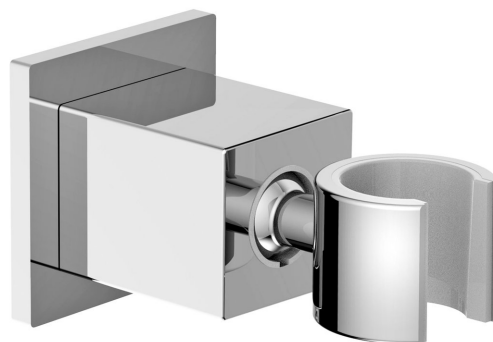

Handshower Holder, square, adjustable, Chrome

Order code: SG361

Basic information

Brand: Sapho

Size

Width: 50 mm

Height: 50 mm

Depth: 85 mm

Properties

Colour: Chrome

Material: Brass

Shape: Square

Installation: Wall-mounted

Equipment: Rotary spout

Weight / Piece: 0.433 kg

Packaging: 1 Piece

Warranty: 6 years