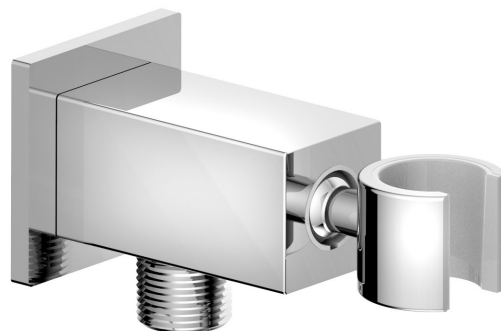

Handshower Holder, square, adjustable, with shower outlet, Chrome

Order code: SG363

Basic information

Brand: Sapho

Size

Width: 50 mm
Height: 50 mm
Depth: 109 mm

Properties

Colour: Chrome
Material: Brass
Shape: Square
Installation: Wall-mounted
Equipment: Rotary spout
Weight / Piece: 0.605 kg
Packaging: 1 Piece
Warranty: 6 years

Handshower Holder, square, adjustable, with shower outlet, Chrome

Technical sheet