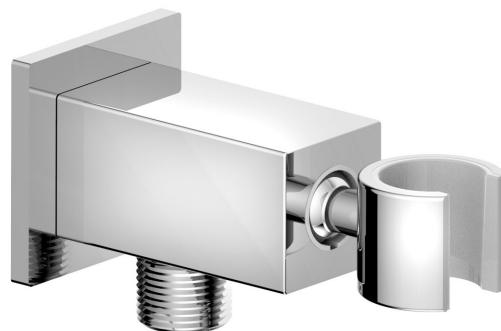

# Handshower Holder, square, adjustable, with shower outlet, Chrome

**Order code:** SG363

## Size

**Width:** 50 mm  
**Height:** 50 mm  
**Depth:** 109 mm

## Properties

**Colour:** Chrome  
**Material:** Brass  
**Shape:** Square  
**Installation:** Wall-mounted  
**Equipment:** Rotary spout  
**Weight / Piece:** 0.605 kg  
**Packaging:** 1 Piece  
**Warranty:** 6 years

Handshower Holder, square, adjustable, with shower outlet, Chrome

Technical sheet