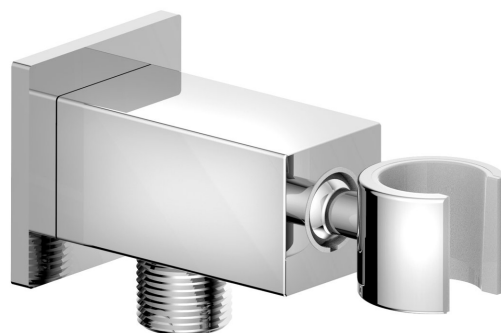

# Handshower Holder, square, adjustable, with shower outlet, Chrome

**Order code:** SG363

## Size

**Width:** 50 mm  
**Height:** 50 mm  
**Depth:** 109 mm

## Properties

**Colour:** Chrome  
**Material:** Brass  
**Shape:** Square  
**Installation:** Wall-mounted  
**Equipment:** Rotary spout  
**Weight / Piece:** 0.605 kg  
**Packaging:** 1 Piece  
**Warranty:** 6 years

Handshower Holder, square, adjustable, with shower outlet, Chrome

Technical sheet