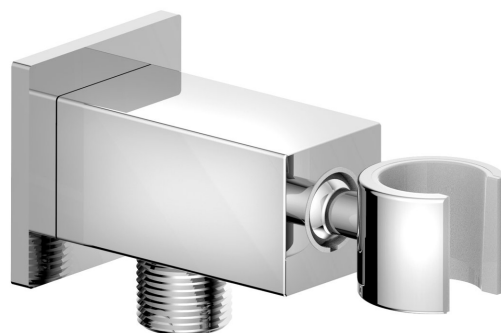

Handshower Holder, square, adjustable, with shower outlet, Chrome

Order code: SG363

Basic information

Brand: Sapho

Size

Width: 50 mm
Height: 50 mm
Depth: 109 mm

Properties

Colour: Chrome
Material: Brass
Shape: Square
Installation: Wall-mounted
Equipment: Rotary spout
Weight / Piece: 0.605 kg
Packaging: 1 Piece
Warranty: 6 years

Handshower Holder, square, adjustable, with shower outlet, Chrome

Technical sheet