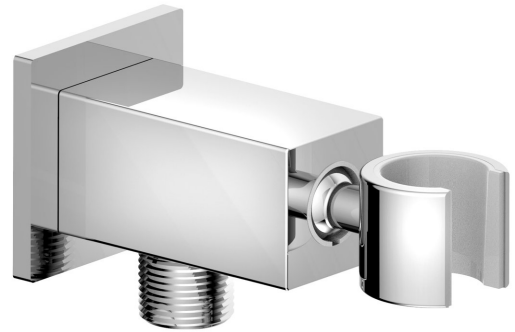

Handshower Holder, square, adjustable, with shower outlet, Chrome

Order code: SG363

Size

Width: 50 mm
 Height: 50 mm
 Depth: 109 mm

Properties

Colour: Chrome
 Material: Brass
 Warranty: 6 years

Technical sheet