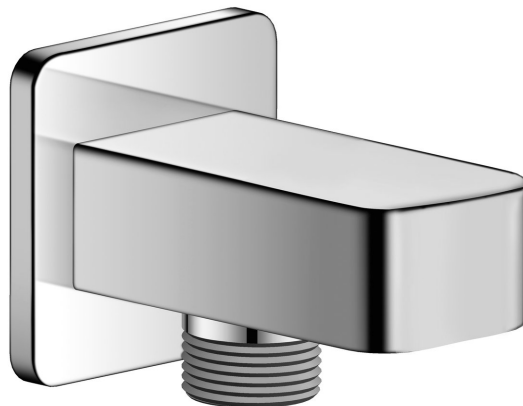

## Shower Outlet, chrome

**Order code:** JM650

### Basic information

**Brand:** Sapho  
**Series:** JUMPER

### Size

**Depth:** 45 mm

### Properties

**Colour:** Chrome  
**Material:** Brass  
**Shape:** Square  
**Installation:** Wall-mounted  
**Weight / Piece:** 0.35 kg  
**Packaging:** 1 Piece  
**Warranty:** 6 years

Technical sheet