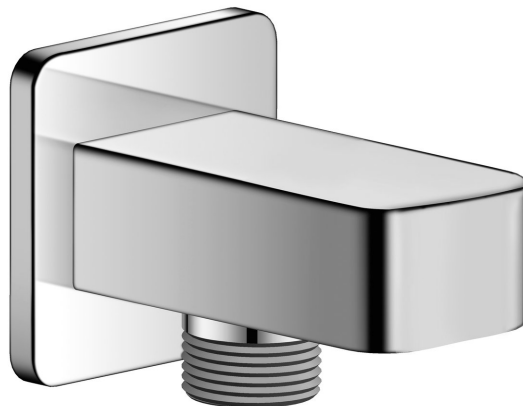

Shower Outlet, chrome

Order code: JM650

Basic information

Brand: Sapho
Series: JUMPER

Size

Depth: 45 mm

Properties

Colour: Chrome
Material: Brass
Shape: Square
Installation: Wall-mounted
Weight / Piece: 0.35 kg
Packaging: 1 Piece
Warranty: 6 years