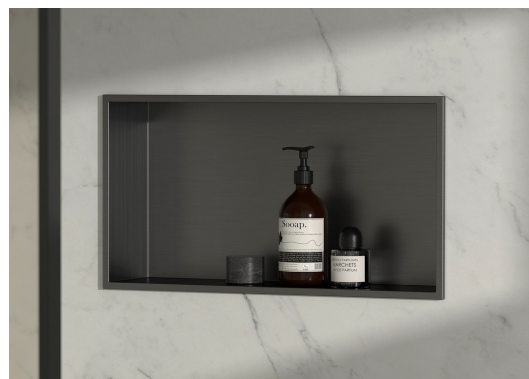

INSERTA recessed shower shelf, 510x270mm, stainless steel, anthracite

Order code: 1301-53B

Size

Length: 510 mm

Height: 270 mm

Depth: 120 mm

Properties

Colour: Black

Material: Stainless steel

Warranty: 2 years