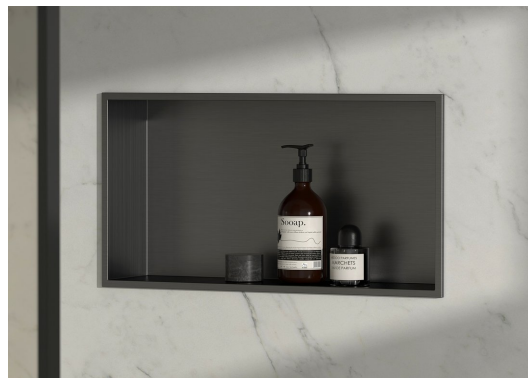

**INSERTA recessed shower niche, 510x270 mm,
stainless steel, anthracite**

Order code: 1301-53B

Size

Length: 510 mm

Height: 270 mm

Depth: 120 mm

Properties

Colour: Black

Material: Stainless steel

Warranty: 2 years