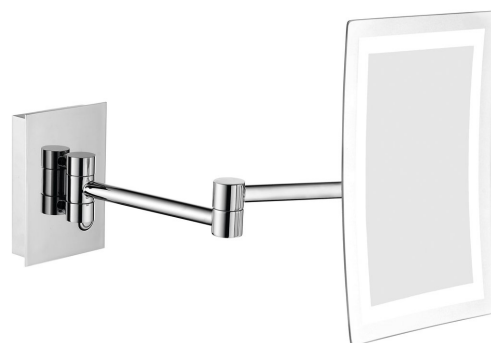

Cosmetic LED light mirror, square, chrome

SAPHO

Order code: MW834

Size

Length: 389 mm

Width: 160 mm

Height: 240 mm

Depth: 389 mm

Properties

Colour: Chrome

Warranty: 2 years

Technical sheet