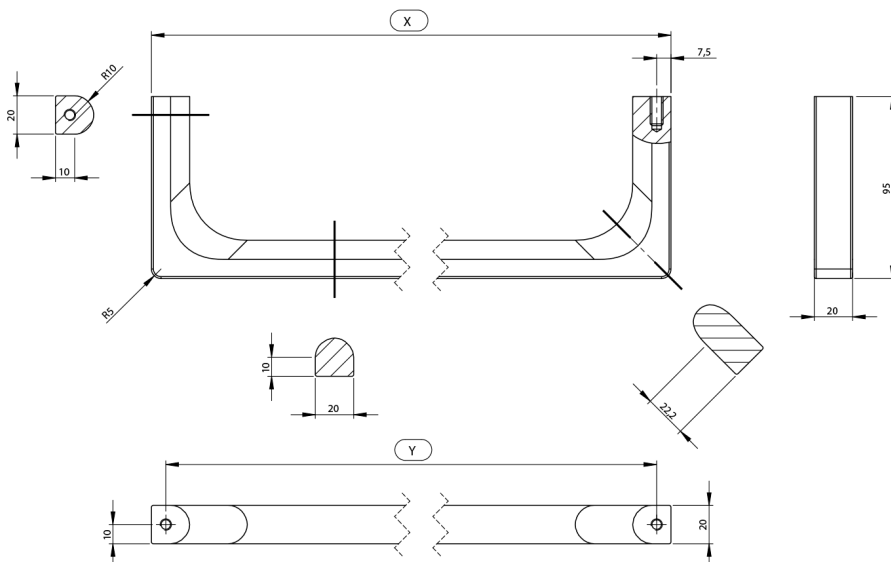

NUBES towel holder 40cm, chrome

Order code: PANB40

Size
Length: 400 mm

Properties
Colour: Chrome
Warranty: 2 years

Technical sheet

Varianta	X [mm]	Y [mm]
PANB120	1130	1115
PANB100	945	930
PANB80	745	730
PANB70	638	623
PANB60	548	533
PANB52	465	450
PANB50	438	423
PANB40	365	350
PANB36	330	315