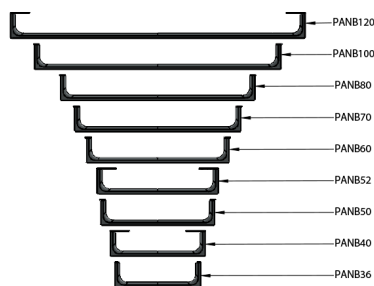

NUBES towel holder 40cm, chrome

Order code: PANB40

Size
Length: 400 mm

Properties
Colour: Chrome
Warranty: 2 years

Technical sheet

Varianta	X [mm]	Y [mm]
PANB120	1130	1115
PANB100	945	930
PANB80	745	730
PANB70	638	623
PANB60	548	533
PANB52	465	450
PANB50	438	423
PANB40	365	350
PANB36	330	315