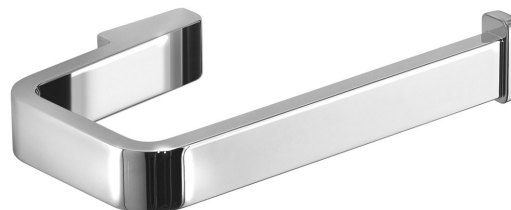

SAMOA Toilet Paper Holder without Cover, chrome

Order code: A82413

Basic information

Brand: Gedy
Series: SAMOA

Size

Width: 146 mm
Height: 28 mm
Depth: 87 mm

Properties

Colour: Chrome
Material: Alloy
Shape: Square
Type: Toilet paper holder
Installation: Drilling
Weight / Piece: 0.377 kg
Packaging: 1 Piece
Warranty: 10 years