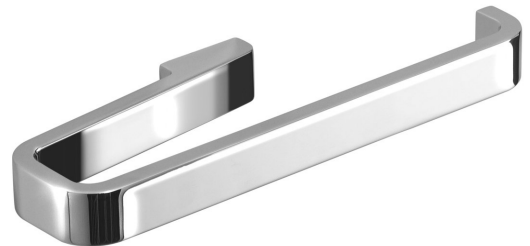

SAMOA Towel Holder, chrome

Order code: A87013

Basic information

Brand: Gedy
Series: SAMOA

Size

Length: 200 mm
Width: 200 mm
Height: 20 mm
Depth: 65 mm

Properties

Colour: Chrome
Material: Alloy
Shape: Square
Type: Towel holder: single arm
Installation: Drilling
Weight / Piece: 0.57 kg
Packaging: 1 Piece
Warranty: 10 years