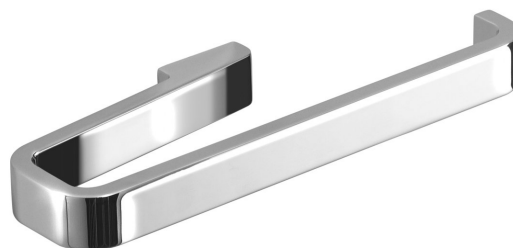

SAMOA Towel Holder, chrome

Order code: A87013

Basic information

Brand: Gedy
Series: SAMOA

Size

Length: 200 mm
Width: 200 mm
Height: 20 mm
Depth: 65 mm

Properties

Colour: Chrome
Material: Alloy
Shape: Square
Type: Towel holder: single arm
Installation: Drilling
Weight / Piece: 0.57 kg
Packaging: 1 Piece
Warranty: 10 years