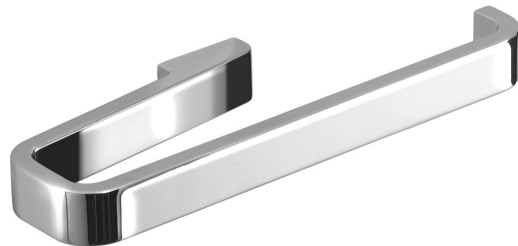

SAMOA Towel Holder, chrome

Order code: A87013

Basic information

Brand: Gedy
Series: SAMOA

Size

Length: 200 mm
Width: 200 mm
Height: 20 mm
Depth: 65 mm

Properties

Colour: Chrome
Material: Alloy
Shape: Square
Type: Towel holder: single arm
Installation: Drilling
Weight / Piece: 0.57 kg
Packaging: 1 Piece
Warranty: 10 years