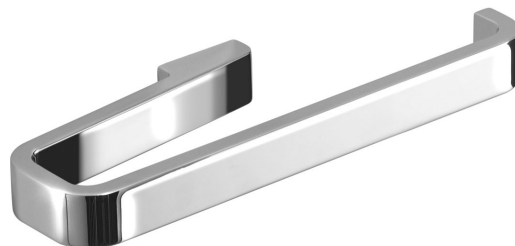

SAMOA Towel Holder, chrome

Order code: A87013

Basic information

Brand: Gedy
Series: SAMOA

Size

Length: 200 mm
Width: 200 mm
Height: 20 mm
Depth: 65 mm

Properties

Colour: Chrome
Material: Alloy
Shape: Square
Type: Towel holder: single arm
Installation: Drilling
Weight / Piece: 0.57 kg
Packaging: 1 Piece
Warranty: 10 years