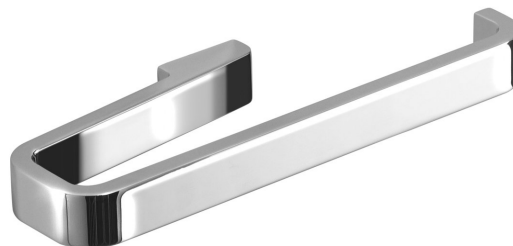

SAMOA Towel Holder, chrome

Order code: A87013

Basic information

Brand: Gedy
Series: SAMOA

Size

Length: 200 mm
Width: 200 mm
Height: 20 mm
Depth: 65 mm

Properties

Colour: Chrome
Material: Alloy
Shape: Square
Type: Towel holder: single arm
Installation: Drilling
Weight / Piece: 0.57 kg
Packaging: 1 Piece
Warranty: 10 years