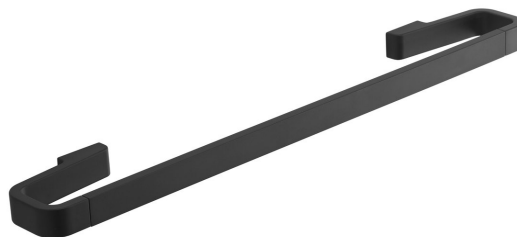

SAMOA Towel Holder 450x65mm, black matt

Order code: A8214514

Basic information

Brand: Gedy
Series: SAMOA

Size

Length: 450 mm
Width: 450 mm
Height: 20 mm
Depth: 65 mm

Properties

Colour: Black
Material: Alloy
Shape: Square
Type: Towel holder: single arm
Installation: Drilling
Maintenance: According to recommendation
Weight / Piece: 0.636 kg
Packaging: 1 Piece
Warranty: 10 years